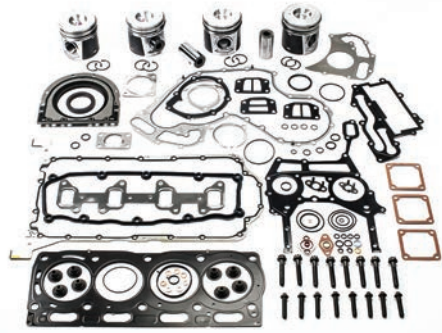

- Tradewinds provides a comprehensive range of genuine Perkins engine parts to support their diesel and gas engines.
- Manufactured using the highest quality materials, to the latest specification, and will be supported by a Perkins 12-month warranty.
- Using authentic Perkins parts helps maintain the warranty and ensures the longevity of the engine.