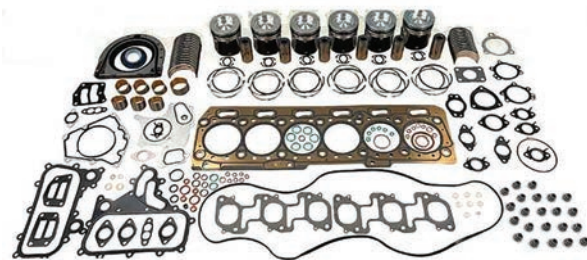

- Maxiforce specializes in aftermarket replacement parts for diesel engines, including major engine components.
- Maxiforce focuses on providing cost-effective alternatives to OEM parts, catering to various engine makes and models.
- Maxiforce's product line covers a diverse range of diesel engines, offering a comprehensive selection.